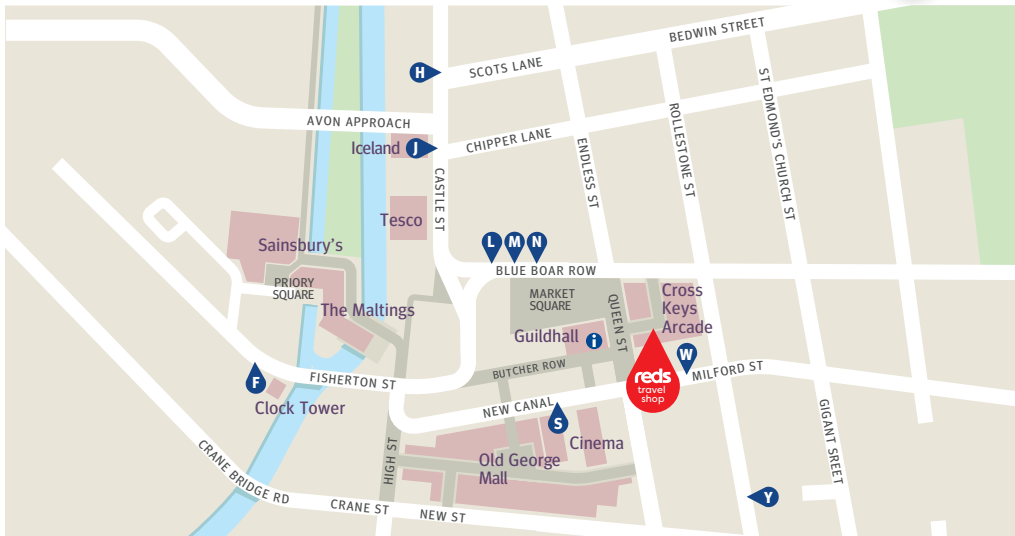

## Park&Ride Buses

### first buses from Park&Ride to Salisbury City Centre

Park&Ride site	to stop	Mon to Fri	Sat
Wilton <b>park&amp;ride 3</b>	<b>J</b>	0627	0630
London Road <b>park&amp;ride 7</b>	<b>S</b>	0619	0657
Britford <b>park&amp;ride 9</b>	<b>W</b>	0626	0626
Beehive <b>park&amp;ride 11</b>	<b>L</b>	0625	0715
Petersfinger <b>park&amp;ride 15</b>	<b>W</b>	0730	0800

### last buses from Salisbury City Centre to Park&Ride

to Park&Ride site	stop	Mon to Fri	Sat
Wilton <b>park&amp;ride 3</b>	<b>S</b> OR <b>F</b>	2310**	2310**
London Road	<b>M</b>	2330 <sup>†</sup>	2330 <sup>†</sup>
Britford	<b>M</b>	2145*	2145*
Beehive	<b>N</b> OR <b>H</b>	2325 <sup>††</sup>	2325 <sup>††</sup>
Petersfinger <b>park&amp;ride 15</b>	<b>W</b> OR <b>Y</b>	1840	1840

†† Serves Park&Ride site on request only this bus will show Activ8 on the front.

Throughout the day, PR11 will depart from stops J and H, PR7 will depart from stop L and H and PR9 from W and Y.

All Park&Ride site are closed on Sundays & special timetables operate on Bank Holidays.