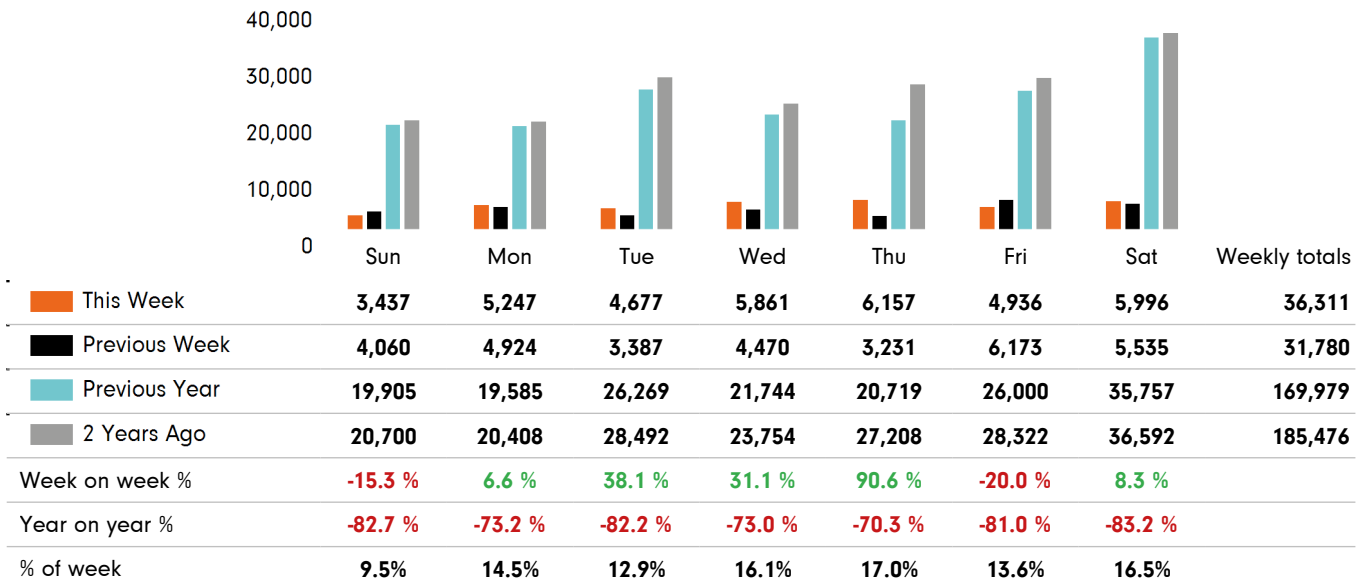

Footfall by day