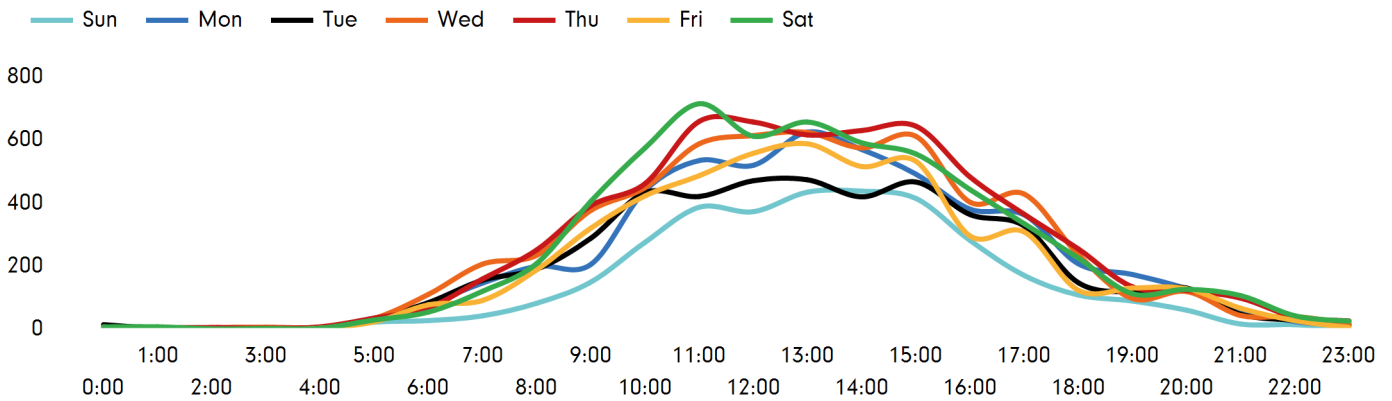

Footfall by hour