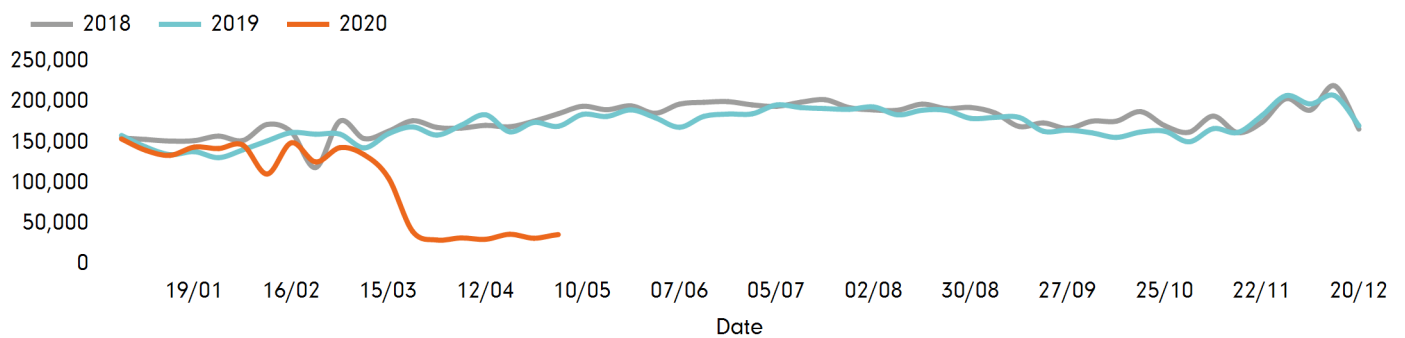

Footfall by week