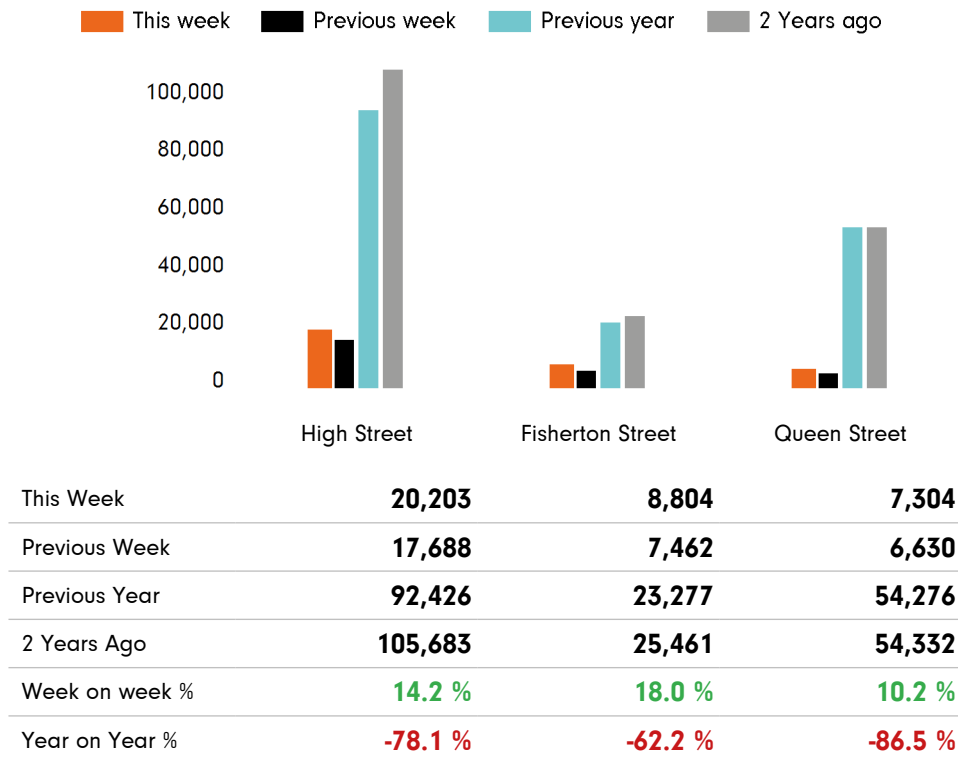

Footfall by location