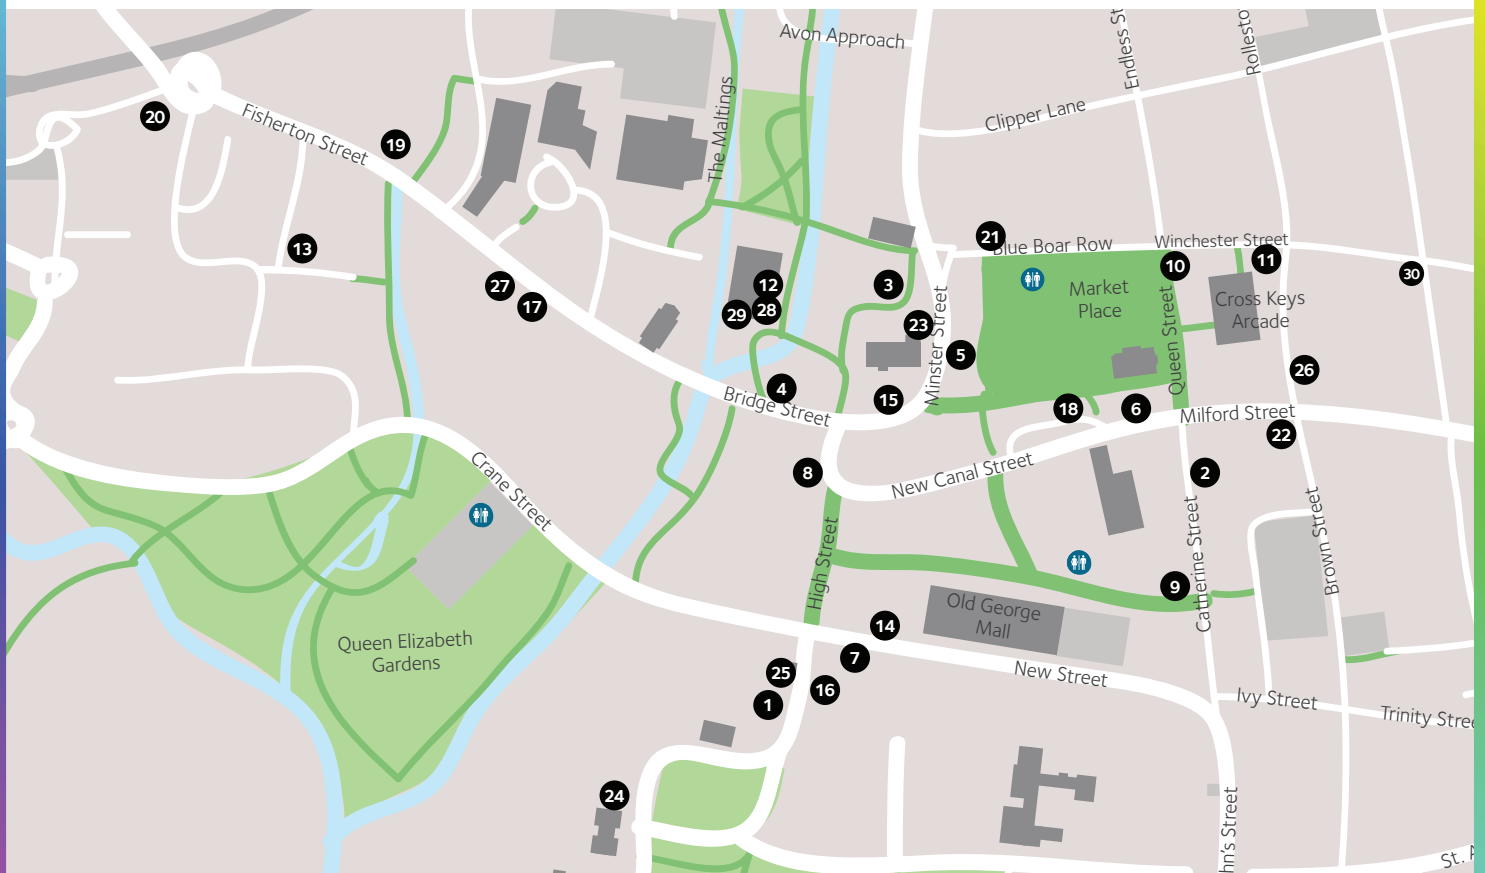

SALISBURY WINDOW ART TRAIL

Salisbury BID and Michele Millidge, a local artist, have spread very important shop local messages across the city centre. Using the map below, stroll the medieval streets of Salisbury and admire the art.

Thank you for supporting Salisbury!

- | | | | |
|---|--|---|---|
| <p>1 Casa Fina, 62 High St. SP1 2PF</p> <p>2 Memory Opticians, 13 Catherine St. SP1 2DF</p> <p>3 Dinghams, 28 Market Place SP1 1TL</p> <p>4 HR Tribbeck & Son, 12 Bridge St. SP1 2LX</p> <p>5 Henderson's Artisan Bakery & Café, Oatmeal Row SP1 1TH</p> <p>6 Pritchett's Family Butchers, 5 Fish Row SP1 1EX</p> <p>7 Regent Tailoring, 73 New St. SP1 2PH</p> <p>8 OSOboutique, 14 High St. SP1 2NW</p> | <p>9 Southons, 38-40 Catherine St. SP1 2DE</p> <p>10 Gallery 21, 21 Queen St. Guildhall SP1 1EY</p> <p>11 Pure Comfort, 14 Winchester St. SP1 1HB</p> <p>12 Arman's Coffee House, 19 The Maltings SP1 1BD</p> <p>13 Adorn, North St. SP2 7SG</p> <p>14 JAS Hair, 60 New St. SP1 2PH</p> <p>15 Toni & Guy, 44 Silver St. SP1 2NE</p> <p>16 Smith England, 51 High St. SP1 2PB</p> | <p>17 Salisbury Carpet Company, 15 Fisherton St. SP2 7SU</p> <p>18 Your Mortgage Expert, 18 New Canal SP1 2AQ</p> <p>19 Rebecca Jackson Jewellery, 100 Fisherton St. SP2 7QY</p> <p>20 Gullick Florist, 109 Fisherton St. SP2 7SS</p> <p>21 Mr Simms Olde Sweet Shoppe, 37 Blue Boar Row SP1 1DA</p> <p>22 Shirley Snells, 16 Milford St. SP1 2AJ</p> <p>23 W Carter & Son, 3-5 Minster St. SP1 1TB</p> | <p>24 Rifleman's Table, 58 The Close SP1 2EX</p> <p>25 Sloanes Bespoke Hair, 58 High St. SP1 2PF</p> <p>26 Blind & Track Service, 15 Brown St. SP1 1HE</p> <p>27 Mylor & Mawes, 33 Fisherton St. SP2 7SU</p> <p>28 The Hat Shop, 11 The Maltings SP1 1BD</p> <p>29 Conker Boutique, 9 The Maltings, SP1 1BD</p> <p>30 Jacqui's Sunbed Studio, 48 Winchester Street, SP1 1HG</p> |
|---|--|---|---|