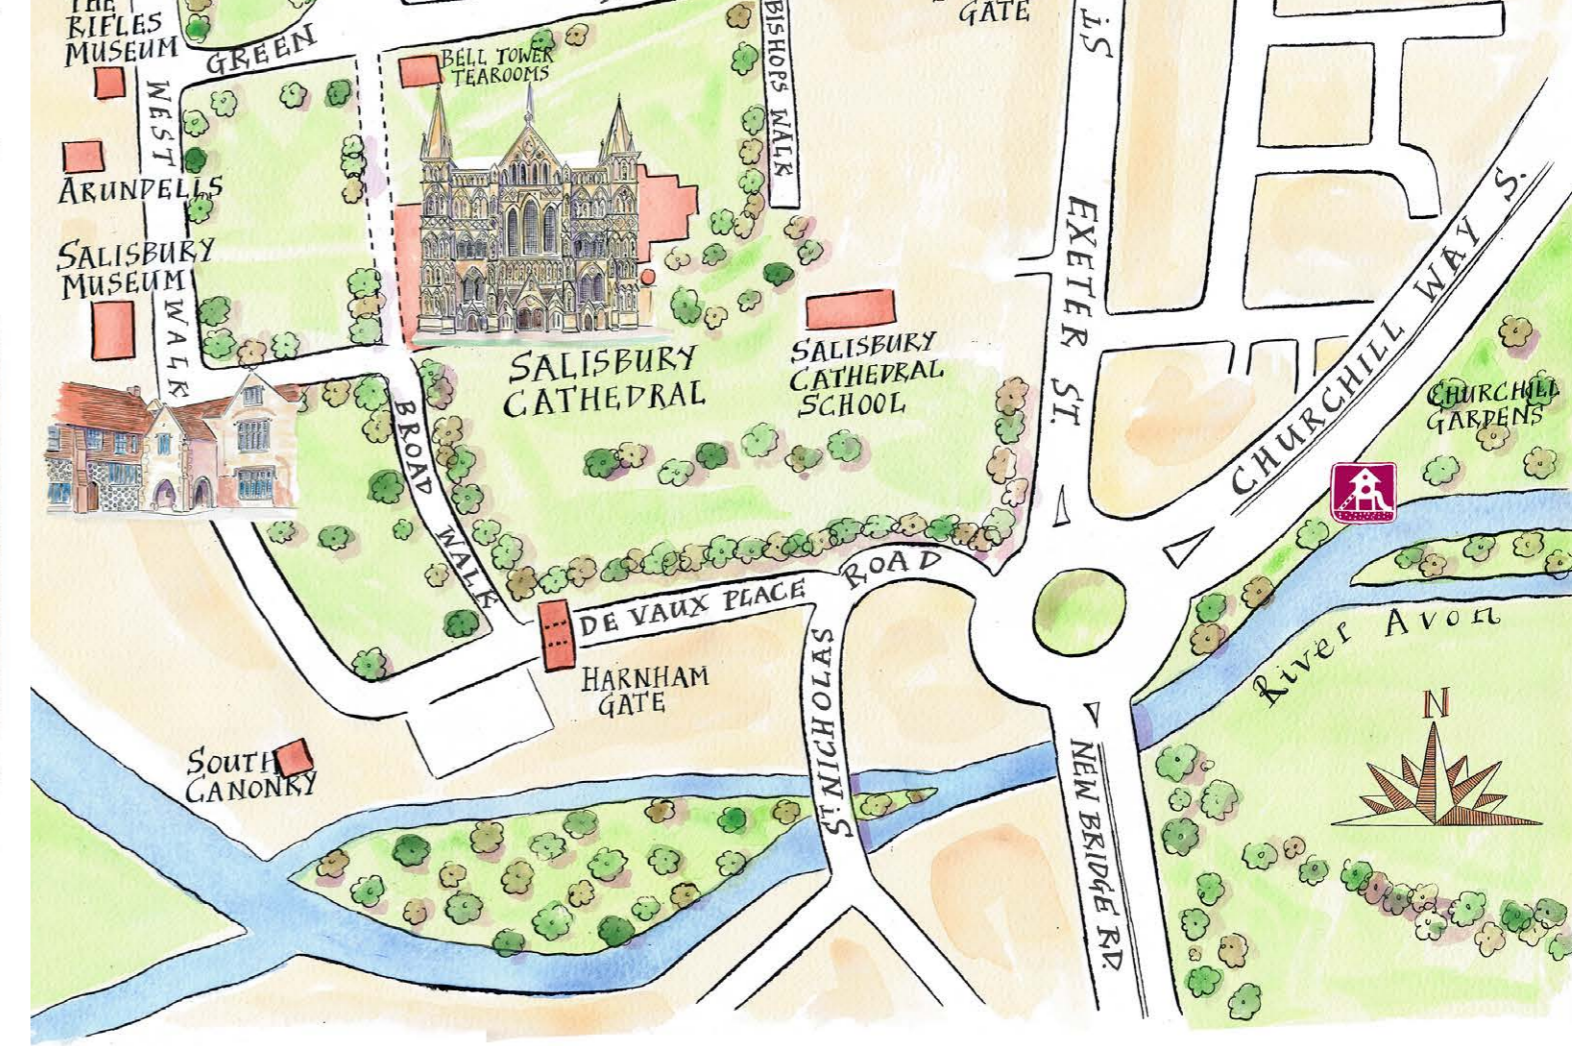

Salisbury City Map

Compliments of **Salisbury BID**

www.experiencesalisbury.co.uk

Salisbury

DEVIZES
STONEHENGE

WILTON HOUSE
YEovil
BATH
P WILTON ROAD
PARK & RIDE

WILTON
YEovil, (A30)
BATH (A36)
RACE COURSE
LIVESTOCK
MARKET
AUCTION CENTRE

P Parking information

- ACCOMODATION
- 1 Caboose
 - 2 Milford Hall Hotel
 - 3 Peartree Serviced Apartments
 - 4 Qudos
 - 5 Riverside Hotel
 - 6 Rose & Crown Hotel
 - 7 Sarum College
 - 8 The Chapter House
 - 9 The Kings Head Inn
 - 10 The Merchant's House Hotel
 - 11 The New Inn
 - 12 The Old Mill
 - 13 The Red Lion Hotel
 - 14 White Hart Hotel
- 

SOUTHAMPTON
PORTSMOUTH
P PETERSFINGER,
PARK & RIDE

NOTES

BOURNEMOUTH
RINGWOOD
NEW FOREST
P BRIGHTON
PARK & RIDE

BLANDFORD
DORCHESTER
WEYMOUTH

SALISBURY
HOSPITAL (A&E)

HARNHAM