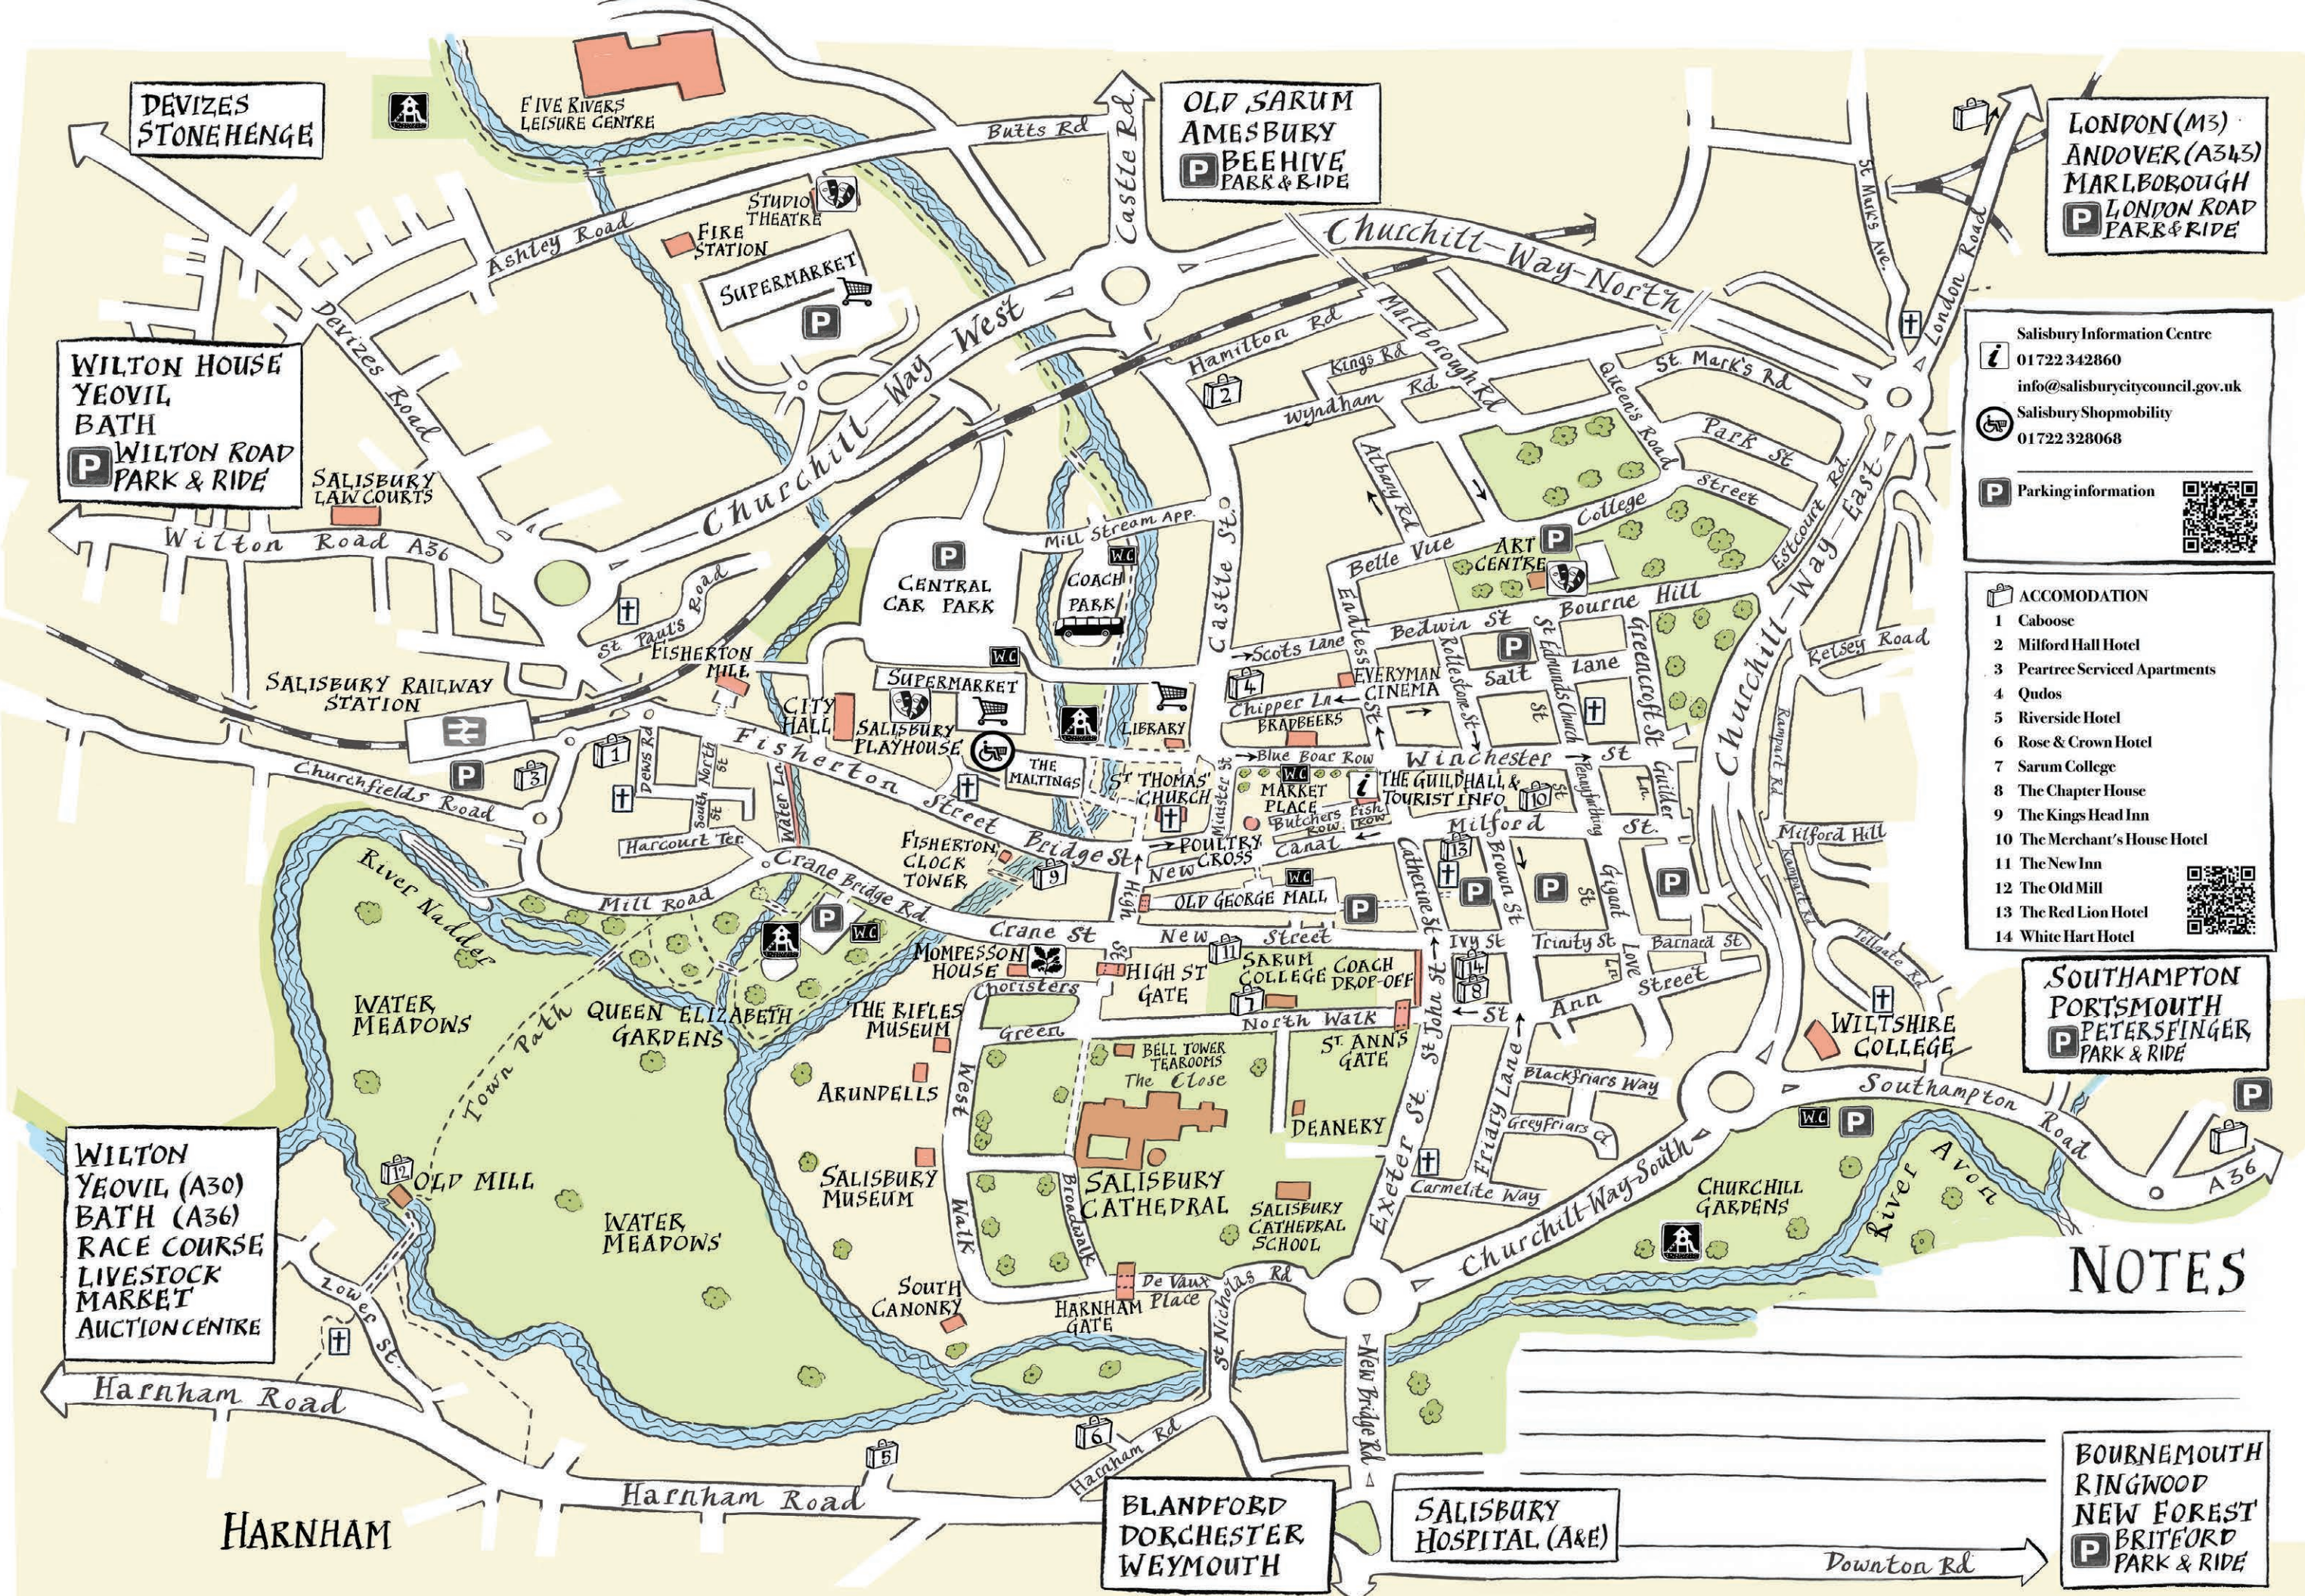

Salisbury City Map

Compliments of **Salisbury BID**

www.experiencesalisbury.co.uk

Salisbury

DEVIZES
STONEHENGE

WILTON HOUSE
YEovil
BATH
P WILTON ROAD
PARK & RIDE

WILTON
YEovil, (A30)
BATH (A36)
RACE COURSE
LIVESTOCK
MARKET
AUCTION CENTRE

OLD SARUM
AMESBURY
P BEEHIVE
PARK & RIDE

LONDON (M3)
ANDOVER (A345)
MARLBOROUGH
P LONDON ROAD
PARK & RIDE

Salisbury Information Centre
 01722 342860
 info@salisburycitycouncil.gov.uk
 Salisbury Shopmobility
 01722 328068

P Parking information

- ACCOMODATION
- 1 Caboose
 - 2 Milford Hall Hotel
 - 3 Peartree Serviced Apartments
 - 4 Qudos
 - 5 Riverside Hotel
 - 6 Rose & Crown Hotel
 - 7 Sarum College
 - 8 The Chapter House
 - 9 The Kings Head Inn
 - 10 The Merchant's House Hotel
 - 11 The New Inn
 - 12 The Old Mill
 - 13 The Red Lion Hotel
 - 14 White Hart Hotel
- 

SOUTHAMPTON
PORTSMOUTH
P PETERSFINGER,
PARK & RIDE

NOTES

BOURNEMOUTH
RINGWOOD
NEW FOREST
P BRIGHTON
PARK & RIDE

BLANDFORD
DORCHESTER
WEYMOUTH

SALISBURY
HOSPITAL (A&E)

HARNHAM